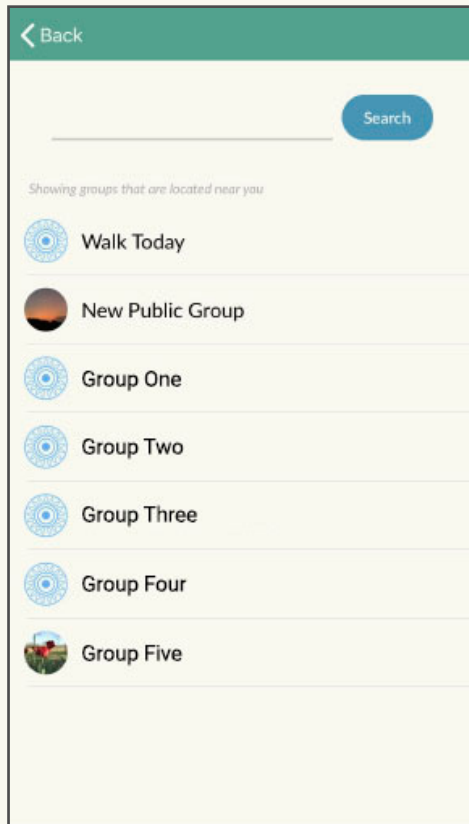

AYA Groups

There is strength in numbers

***Searching For
A Group***

SEARCHING FOR A GROUP

STEP 1

- Select the “Groups” tab at the bottom.
- Then select the search button icon.

STEP 2

- Type the location or the name of the group in the search bar and select “Search.”
- Or, if your phone’s location services is turned on, select “Find Nearby Groups.”

SEARCHING FOR A GROUP

STEP 3

- Select the group you would like to join.

STEP 4

- Select "Join the Group" and now you're in!